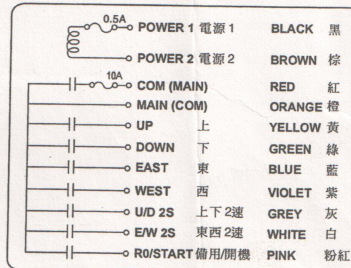

SAGA1-L4/L6/L6B/L8/L8B 接線圖

SAGA1-L8/L8B

SAGA1-L4

SAGA1-L6

SAGA1-L6B

SAGA1-L 小型号系列接线图纸