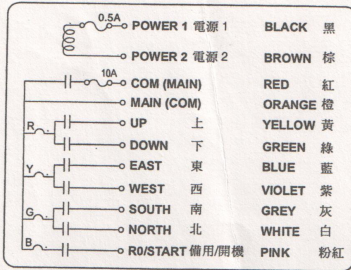

SAGA1-L4/L6/L6B/L8/L8B 接線圖

SAGA1-L8/L8B

SAGA1-L4

SAGA1-L6

SAGA1-L6B

SAGA1-L 小型号系列接线图纸