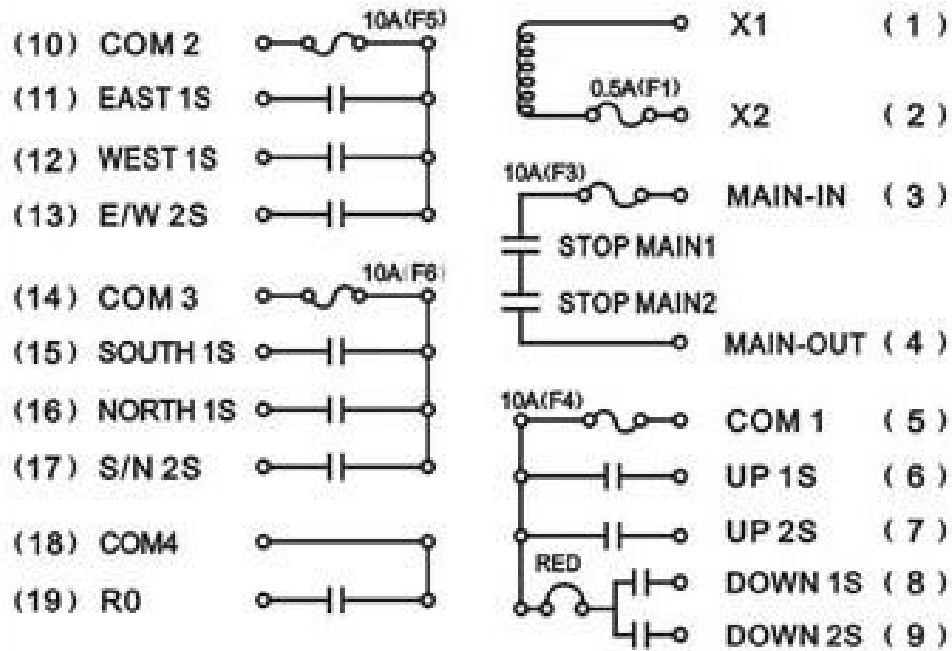

TELECRANE®
REMOTE CONTROL

MODEL NO.: F24-6D

S/N:

CH:

F24-6D 接线图纸